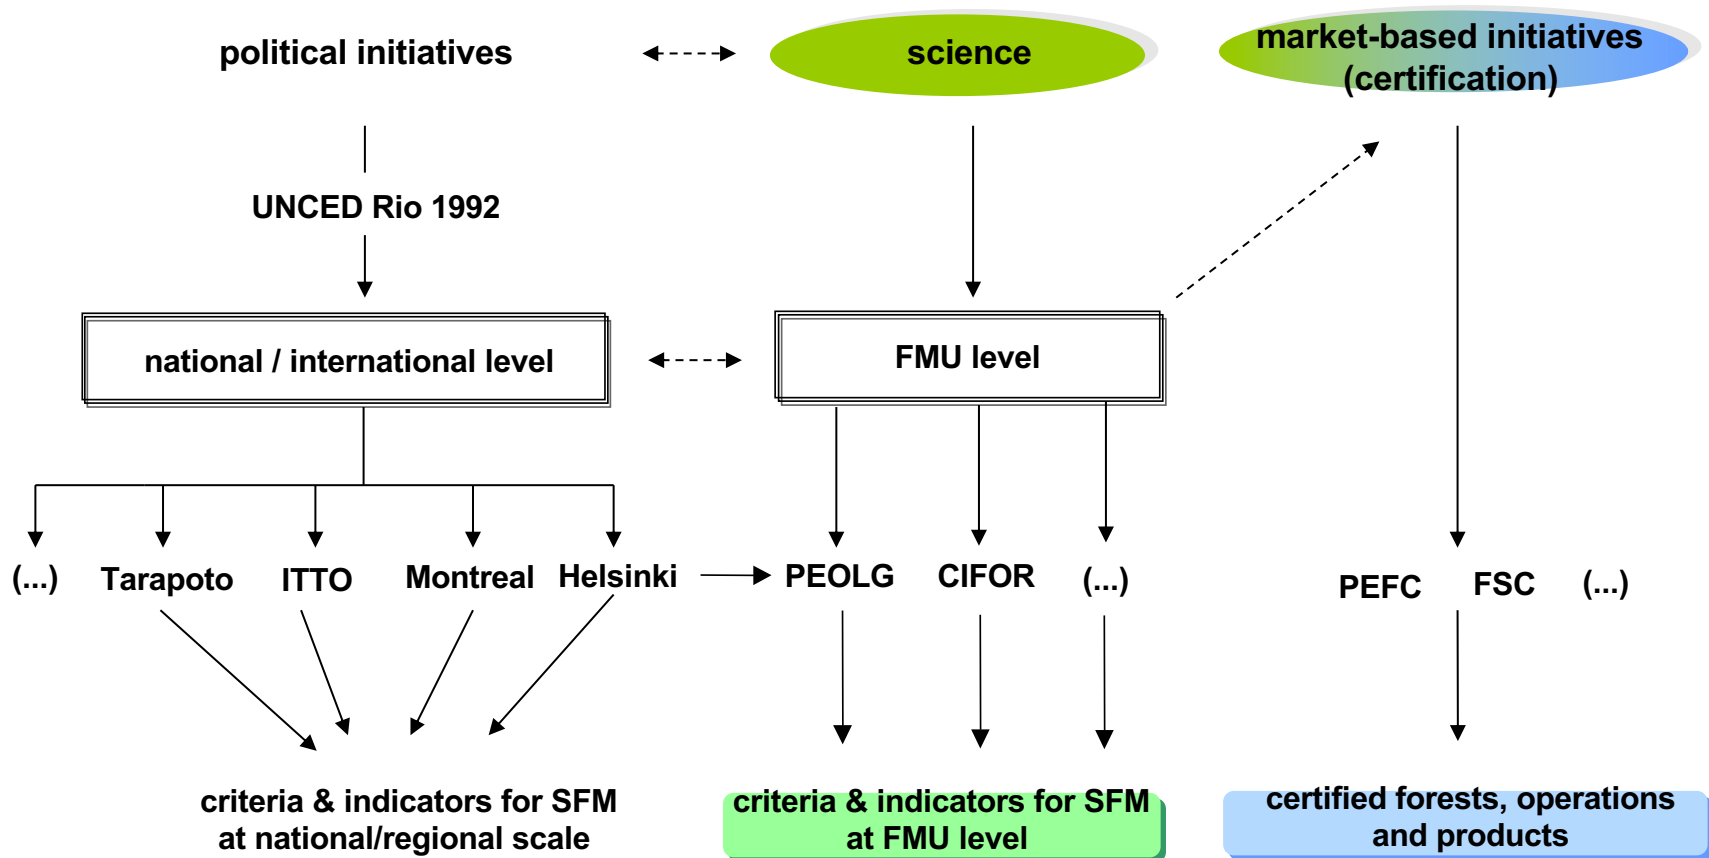

# European Forests- a story of diversity

... and the concept of SFM has evolved

# 30 years of SFM

- Ministerial Process on Sustainable Forest Management (FOREST EUROPE)
- Main reference for Sustainable Forest Management (SFM) in Europe
- 46 countries and EU among signatories
- 8 conferences, next in Bonn 2024
- Significant outcomes: e.g. C&I, NFP, science-policy documents incl. guidelines
- A balancing approach for social, ecological and economic demands

# Different forms of uptake...

# Strength and weaknesses

- find common language, common terminology
- support communication among stakeholders
- serve as a reference for regional and local application
- streamlining and structuring of forest monitoring & reporting
- Depict information on timelines and trends
- Little conceptual backing on how SFM elements work together
- Level of implementation (and reporting thereof) varies
- Harmonisation of monitoring still challenging
- Assessment of progress is difficult
- Forest sector often in silos