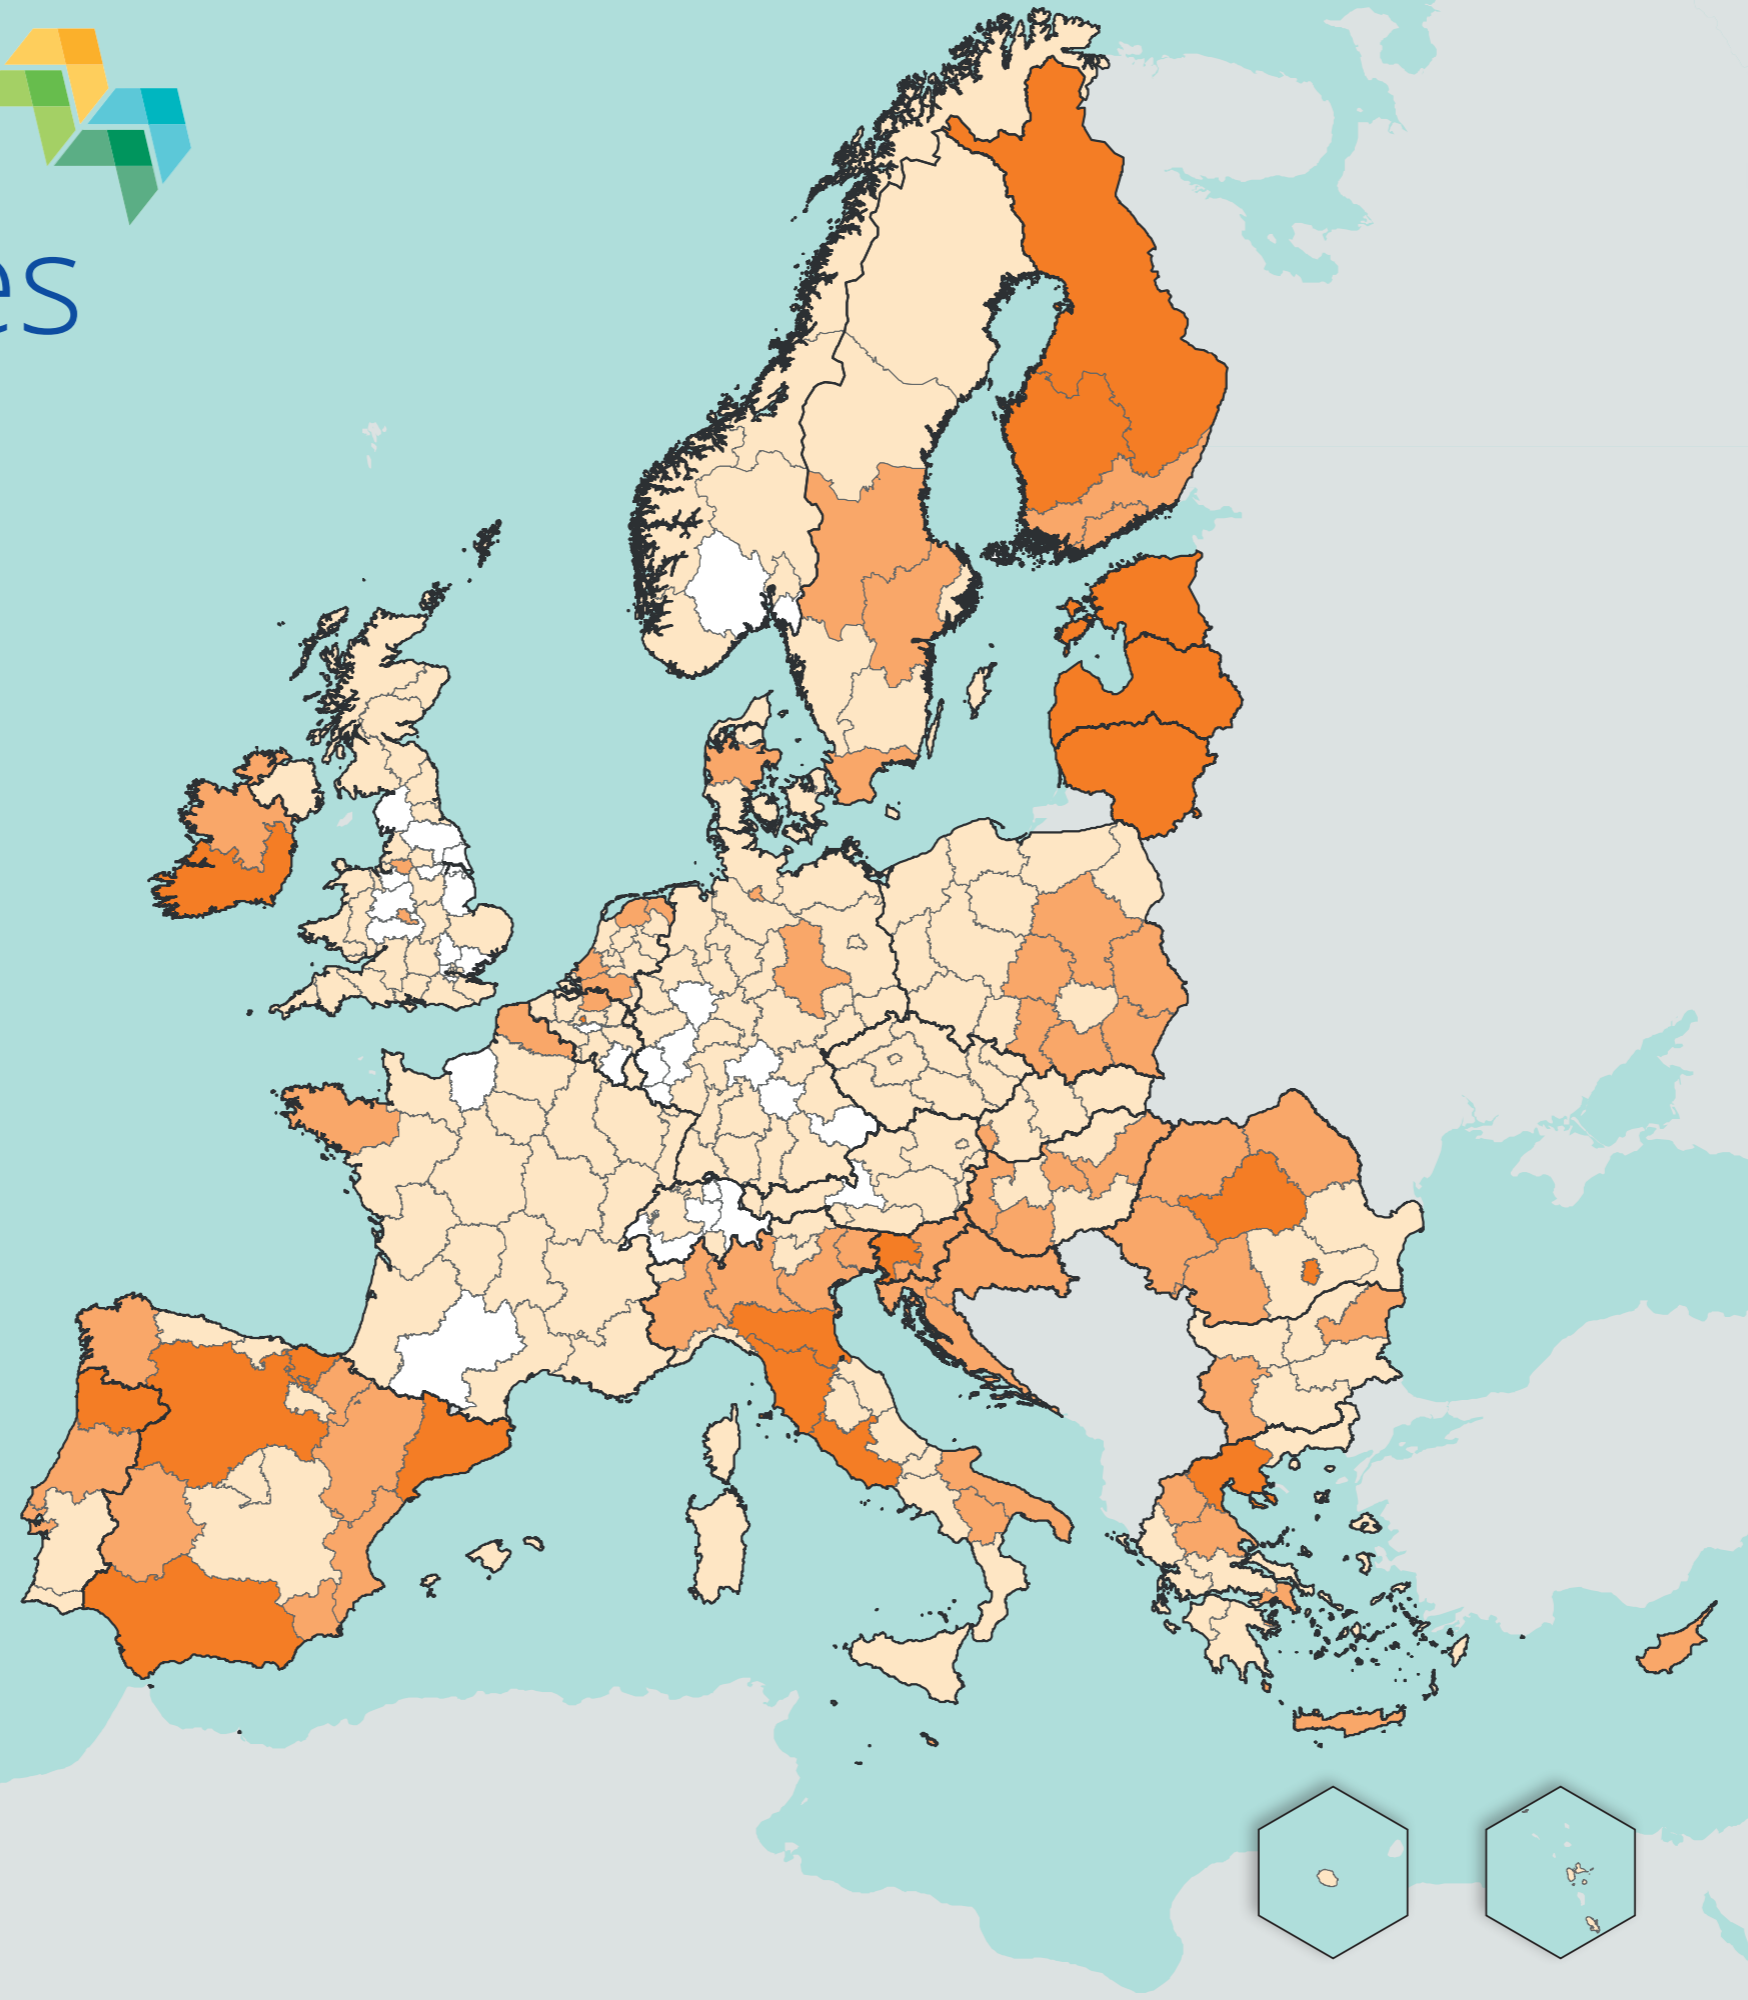

67 Environment and resource efficiency projects

BIODIVERSITY PRESERVATION (4)

BID-REX
 BioGov
 INVALIDIS
 Night Light

CIRCULAR ECONOMY (11)

BIOREGIO
 CECI
 CESME
 CircE
 CircPro
 COLOR CIRCLE
 REDUCES
 REPLACE
 RETRACE
 SYMBI
 TRIS

Europe cooperates

30
Countries

258
Projects

2000+
Partners

Interregional cooperation in Europe

Over 2,000 partners from regions all over Europe have been working together in 258 Interreg Europe projects (see the list on the other side). In the projects, they have been exchanging smart and sustainable solutions developed and tested in their regions. Many solutions have already been transferred into other local, regional or national policies. All involved regions benefit from the exchange.